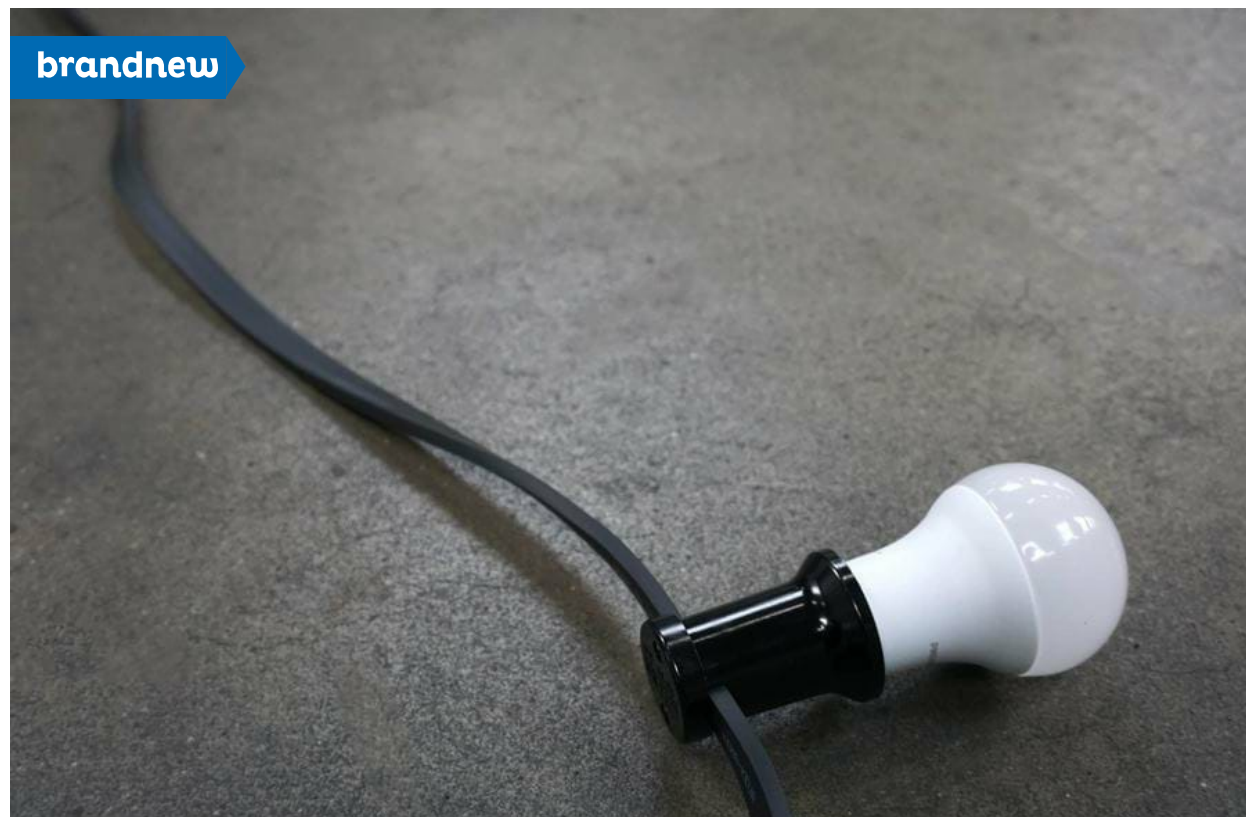

Illumination cable for cyclic exposure for floriculture

Specificimet

Kod	24142S
Light bulb base	E27
Light bulb sockets per	Distance to be determined
Lamp	Optionally available (E27 lamp socket)
Power supply	230 V, 1 phase, zero + earth, 50 Hz
Length	Per 100 meters
New 230 V plug	Optionally available
Watts	Maximum 40 Watt