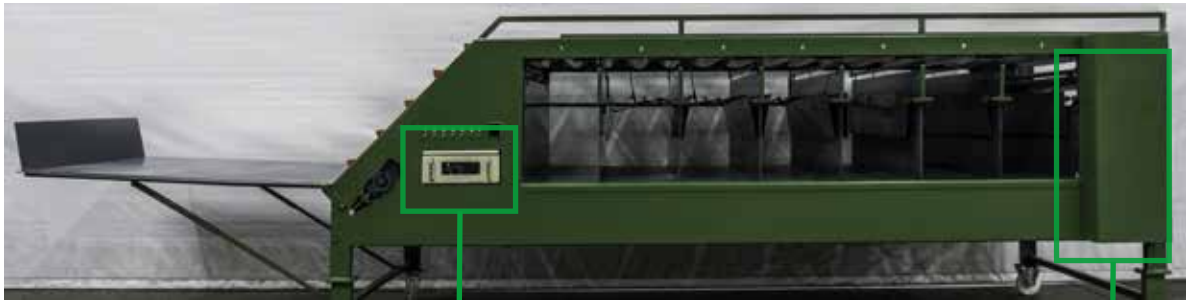

€ 11,40

Article number: K14020