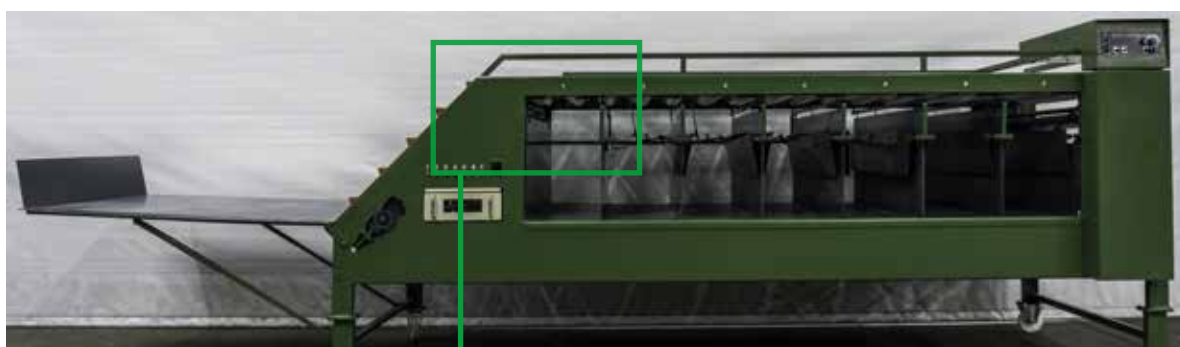

Photo detector € 225,00
Article number: K14014

**Renewed
Quality
Machines and
Materials**

Hortimat.com
Vlotlaan 192
2681 TV Monster
The Netherlands

T +31 (0) 174 38 71 10
E info@hortimat.com